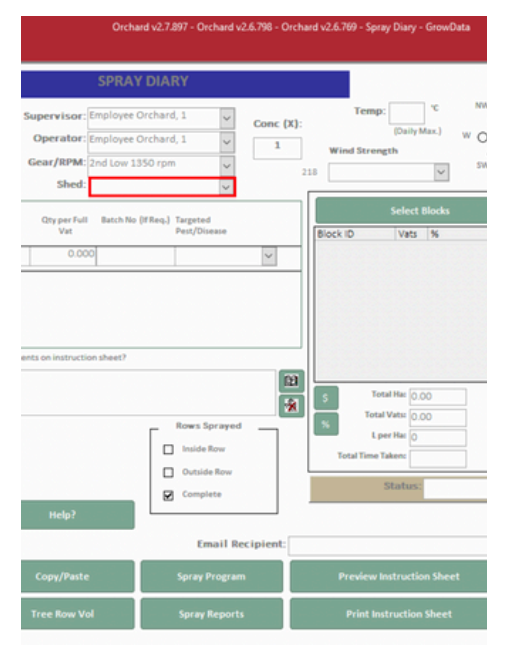

Contact Us

+61 (0)7 3184 8140 // informag.com.au/fmp